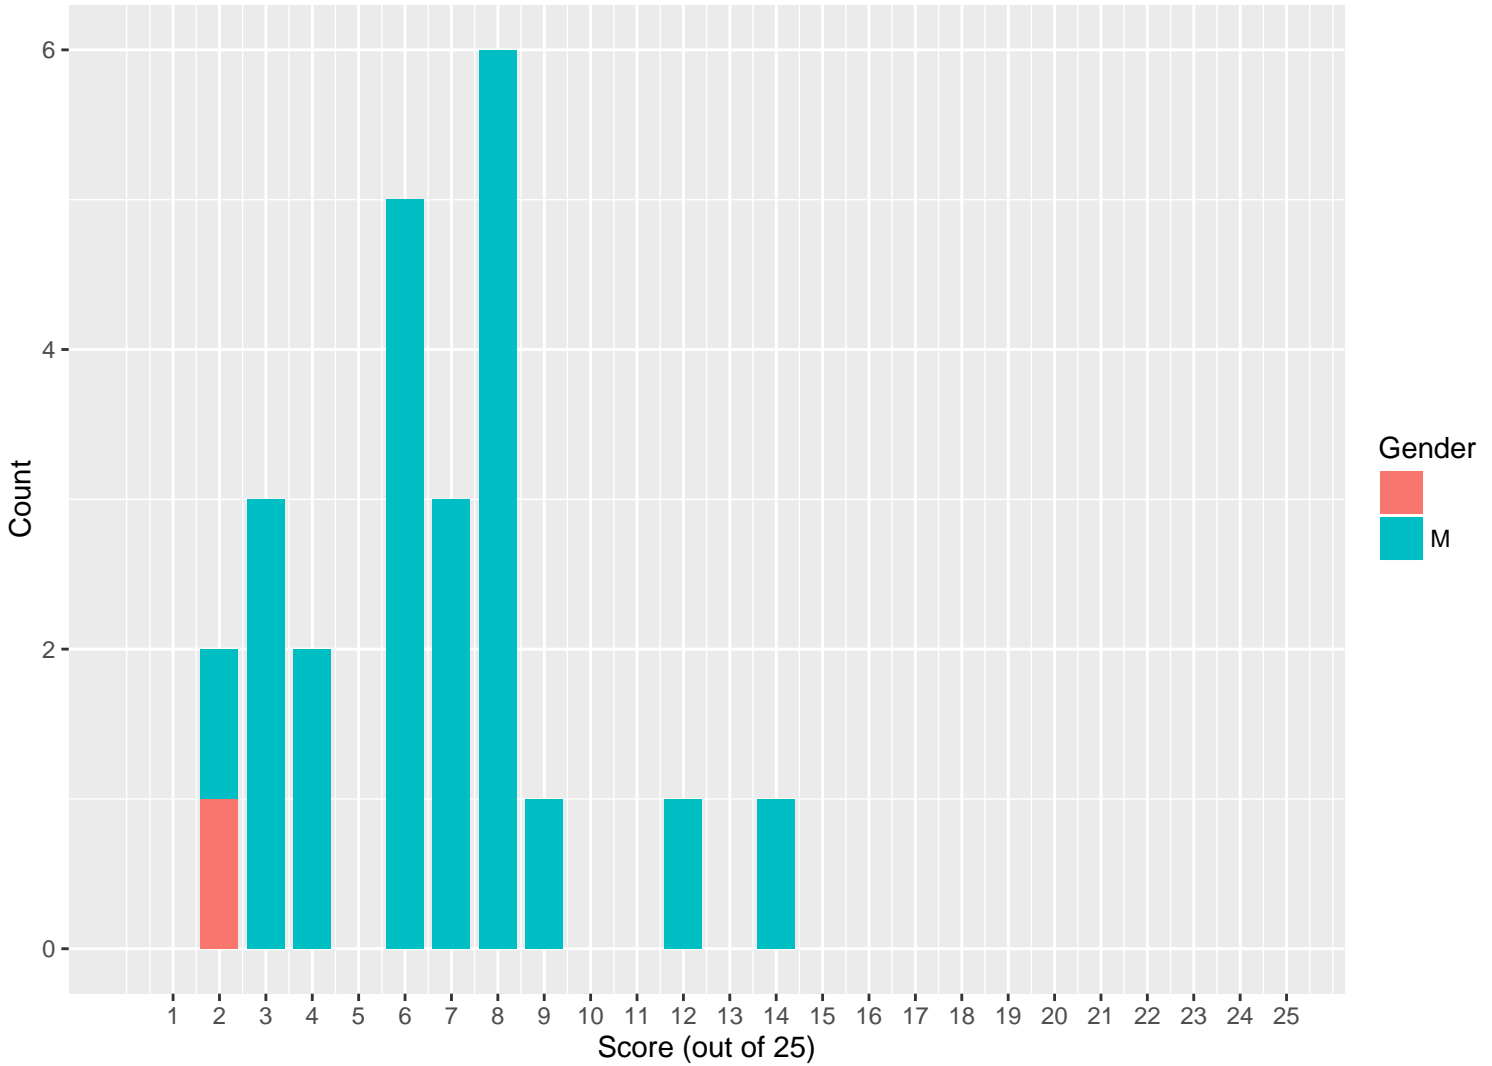

Score Distribution for HALEBJE COLLEGE

Summary Statistics for Your School

Number of Students	Mean	Median	Top 1% Score	Top 5% Score	Top 10% Score	Top 25% Score
24	6.5	6.5	14	12	9	8

Summary Statistics for IRAQ