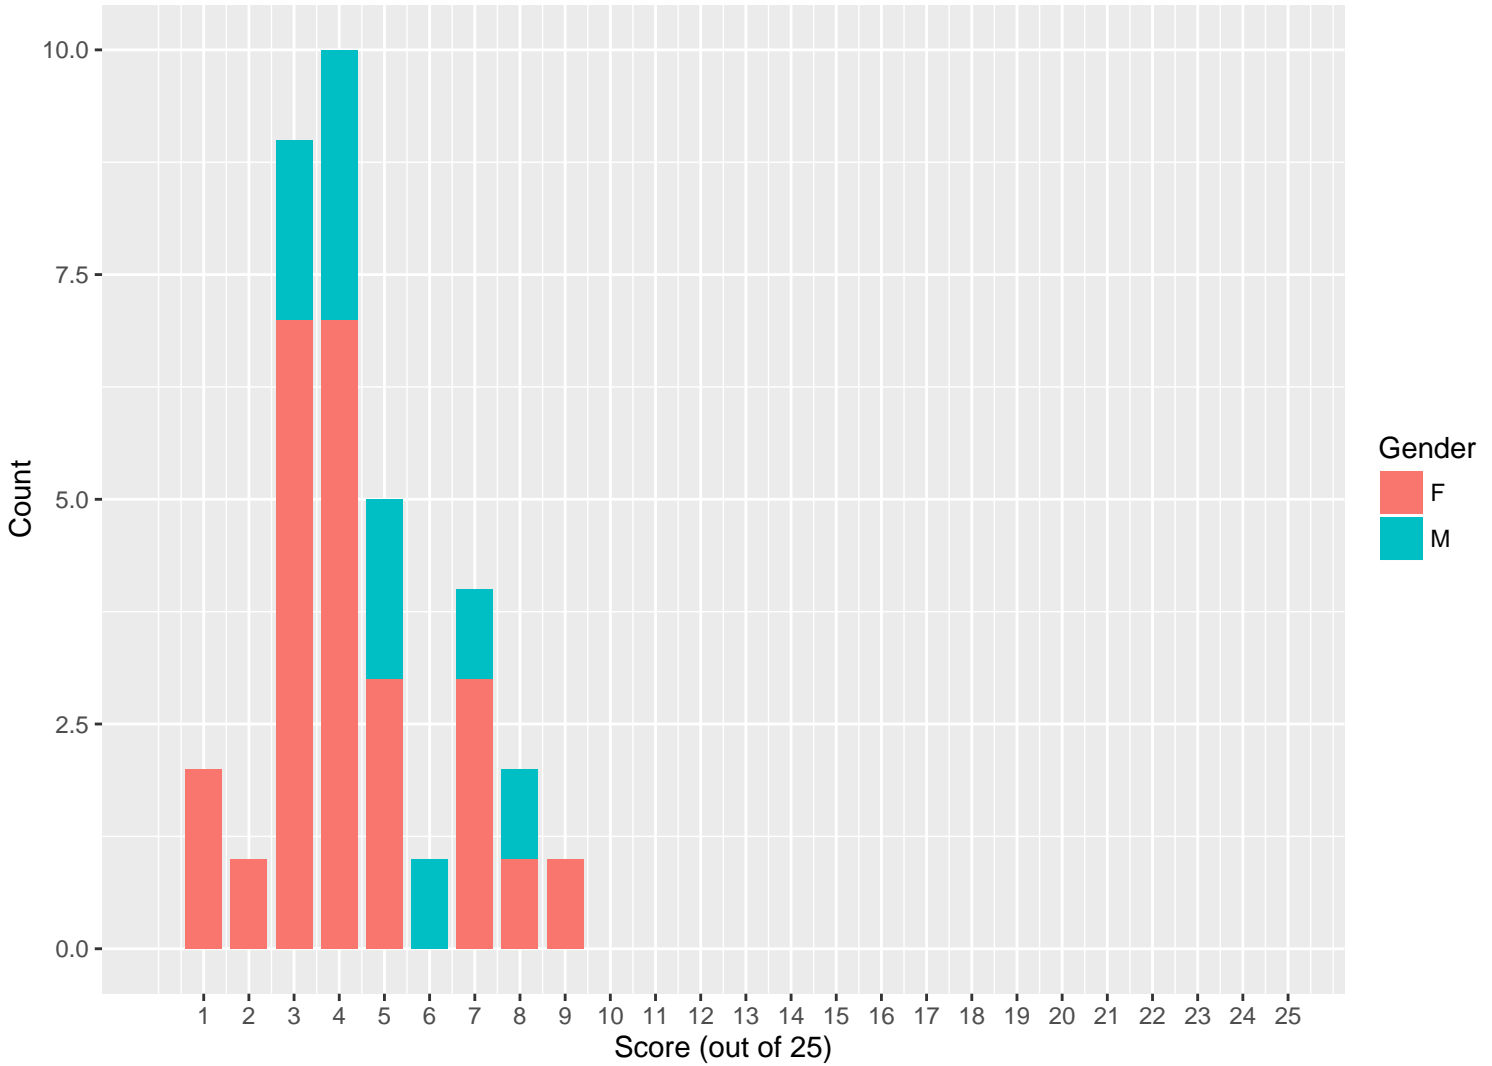

Score Distribution for ISHIK RONAKI PRIMARY SCHOOL

Summary Statistics for Your School

Number of Students	Mean	Median	Top 1% Score	Top 5% Score	Top 10% Score	Top 25% Score
36	4.3	4	9	8	7	5

Summary Statistics for IRAQ

Number of Students	Mean	Median	Top 1% Score	Top 5% Score	Top 10% Score	Top 25% Score
634	5.3	5	12	9	8	7

ISHIK RONAKI PRIMARY SCHOOL  
How Your Students Answered Each Problem

PROBLEM	A	B	C	D	E	X	CORRECT
1	13.9%	30.6%	38.9%	8.3%	8.3%	0%	C
2	16.7%	11.1%	30.6%	8.3%	30.6%	2.8%	A
3	27.8%	5.6%	16.7%	25%	19.4%	5.6%	A
4	22.2%	11.1%	25%	19.4%	22.2%	0%	B
5	22.2%	11.1%	19.4%	16.7%	22.2%	8.3%	E
6	11.1%	30.6%	13.9%	16.7%	22.2%	5.6%	B
7	13.9%	13.9%	22.2%	22.2%	25%	2.8%	B
8	38.9%	8.3%	5.6%	33.3%	11.1%	2.8%	C
9	25%	5.6%	33.3%	11.1%	22.2%	2.8%	B
10	30.6%	36.1%	13.9%	11.1%	5.6%	2.8%	D
11	8.3%	13.9%	16.7%	16.7%	41.7%	2.8%	B
12	11.1%	8.3%	25%	33.3%	13.9%	8.3%	B
13	19.4%	27.8%	5.6%	13.9%	30.6%	2.8%	D
14	22.2%	13.9%	19.4%	16.7%	25%	2.8%	A
15	41.7%	13.9%	27.8%	11.1%	2.8%	2.8%	C
16	19.4%	33.3%	13.9%	8.3%	22.2%	2.8%	D
17	16.7%	19.4%	11.1%	8.3%	41.7%	2.8%	D
18	22.2%	19.4%	8.3%	38.9%	8.3%	2.8%	C
19	38.9%	13.9%	22.2%	2.8%	19.4%	2.8%	E
20	30.6%	27.8%	25%	11.1%	5.6%	0%	A
21	16.7%	8.3%	19.4%	19.4%	33.3%	2.8%	B
22	2.8%	38.9%	13.9%	30.6%	11.1%	2.8%	C
23	5.6%	13.9%	19.4%	27.8%	30.6%	2.8%	C
24	13.9%	19.4%	27.8%	19.4%	16.7%	2.8%	A
25	19.4%	33.3%	11.1%	27.8%	5.6%	2.8%	B