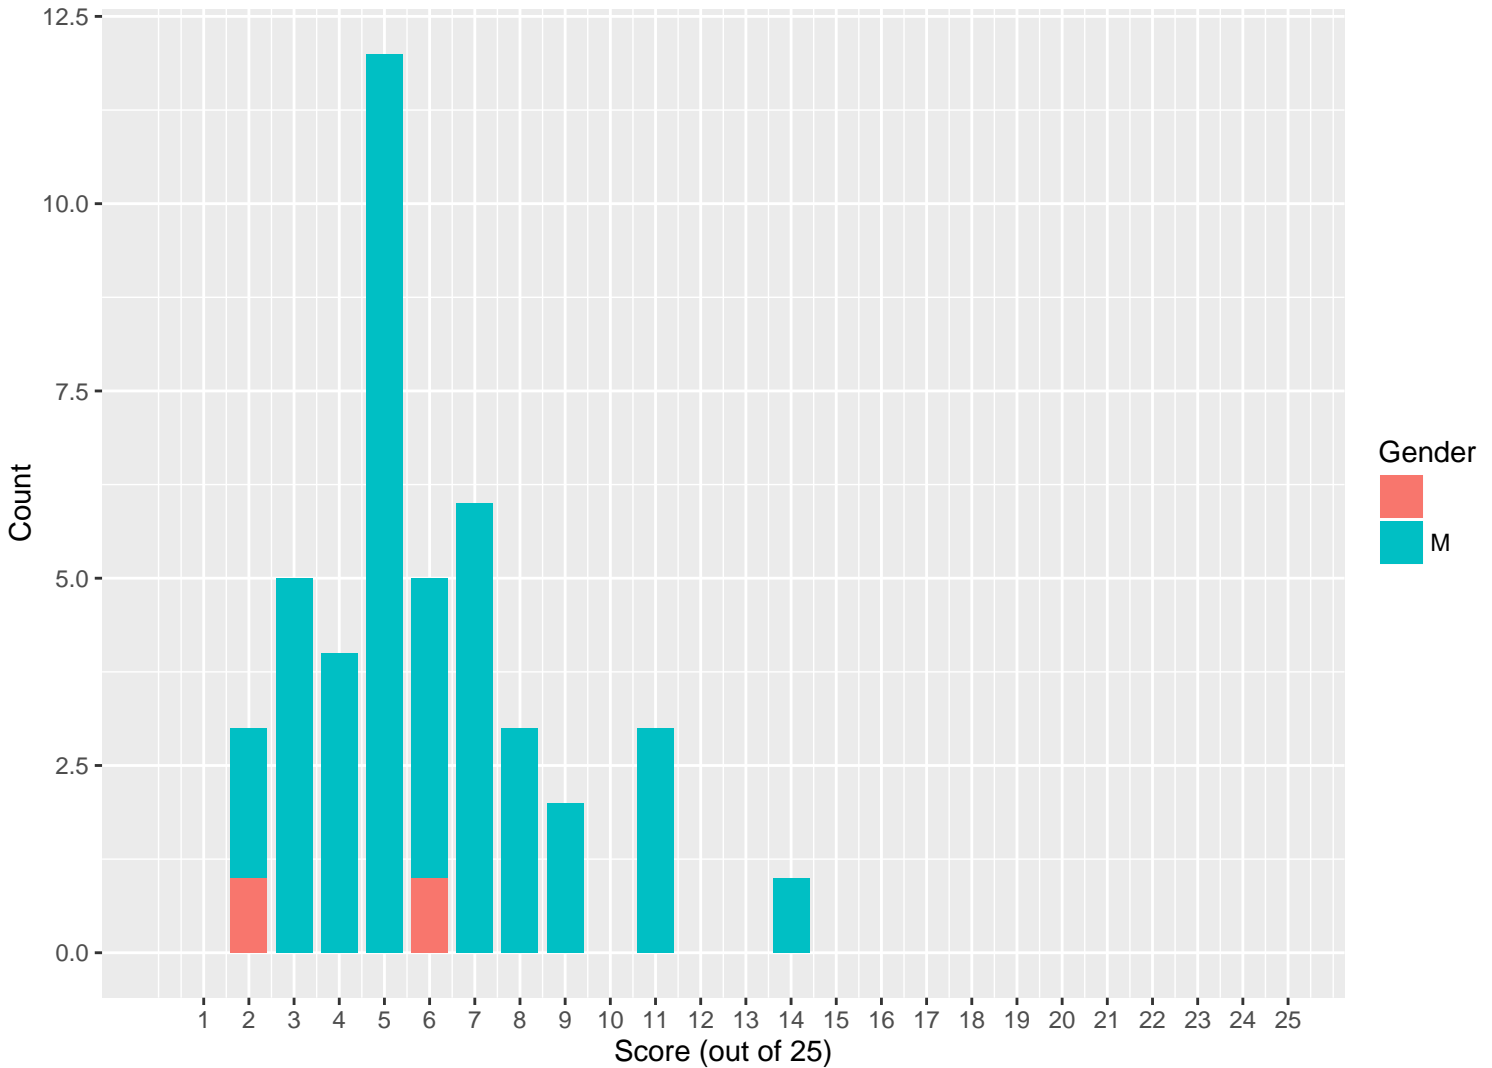

Score Distribution for ISHIK SECONDARY SCHOOL

Summary Statistics for Your School

Number of Students	Mean	Median	Top 1% Score	Top 5% Score	Top 10% Score	Top 25% Score
44	5.9	5	14	11	9	7

Summary Statistics for IRAQ